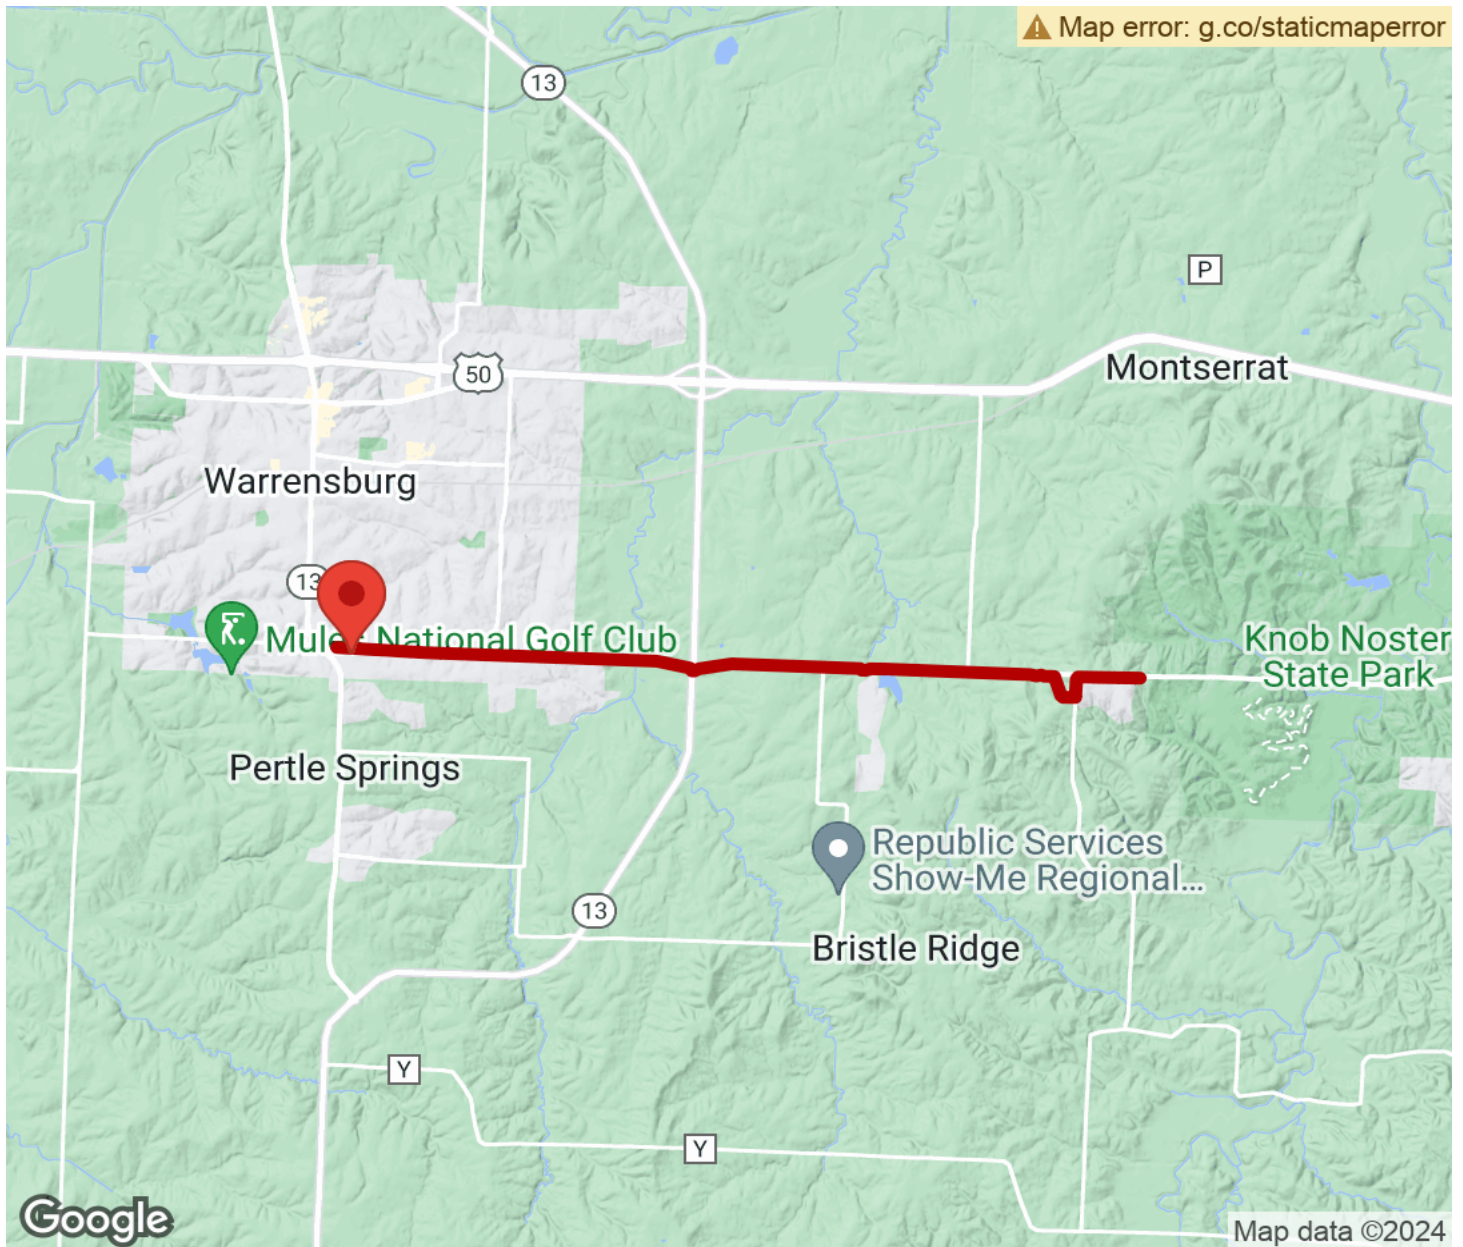

Spirit Trail

Missouri

Trailhead

Restroom

Parking

Water Fountain

Tunnel

TrailLink

by Rails-to-Trails Conservancy

[TrailLink.com](https://www.TrailLink.com)