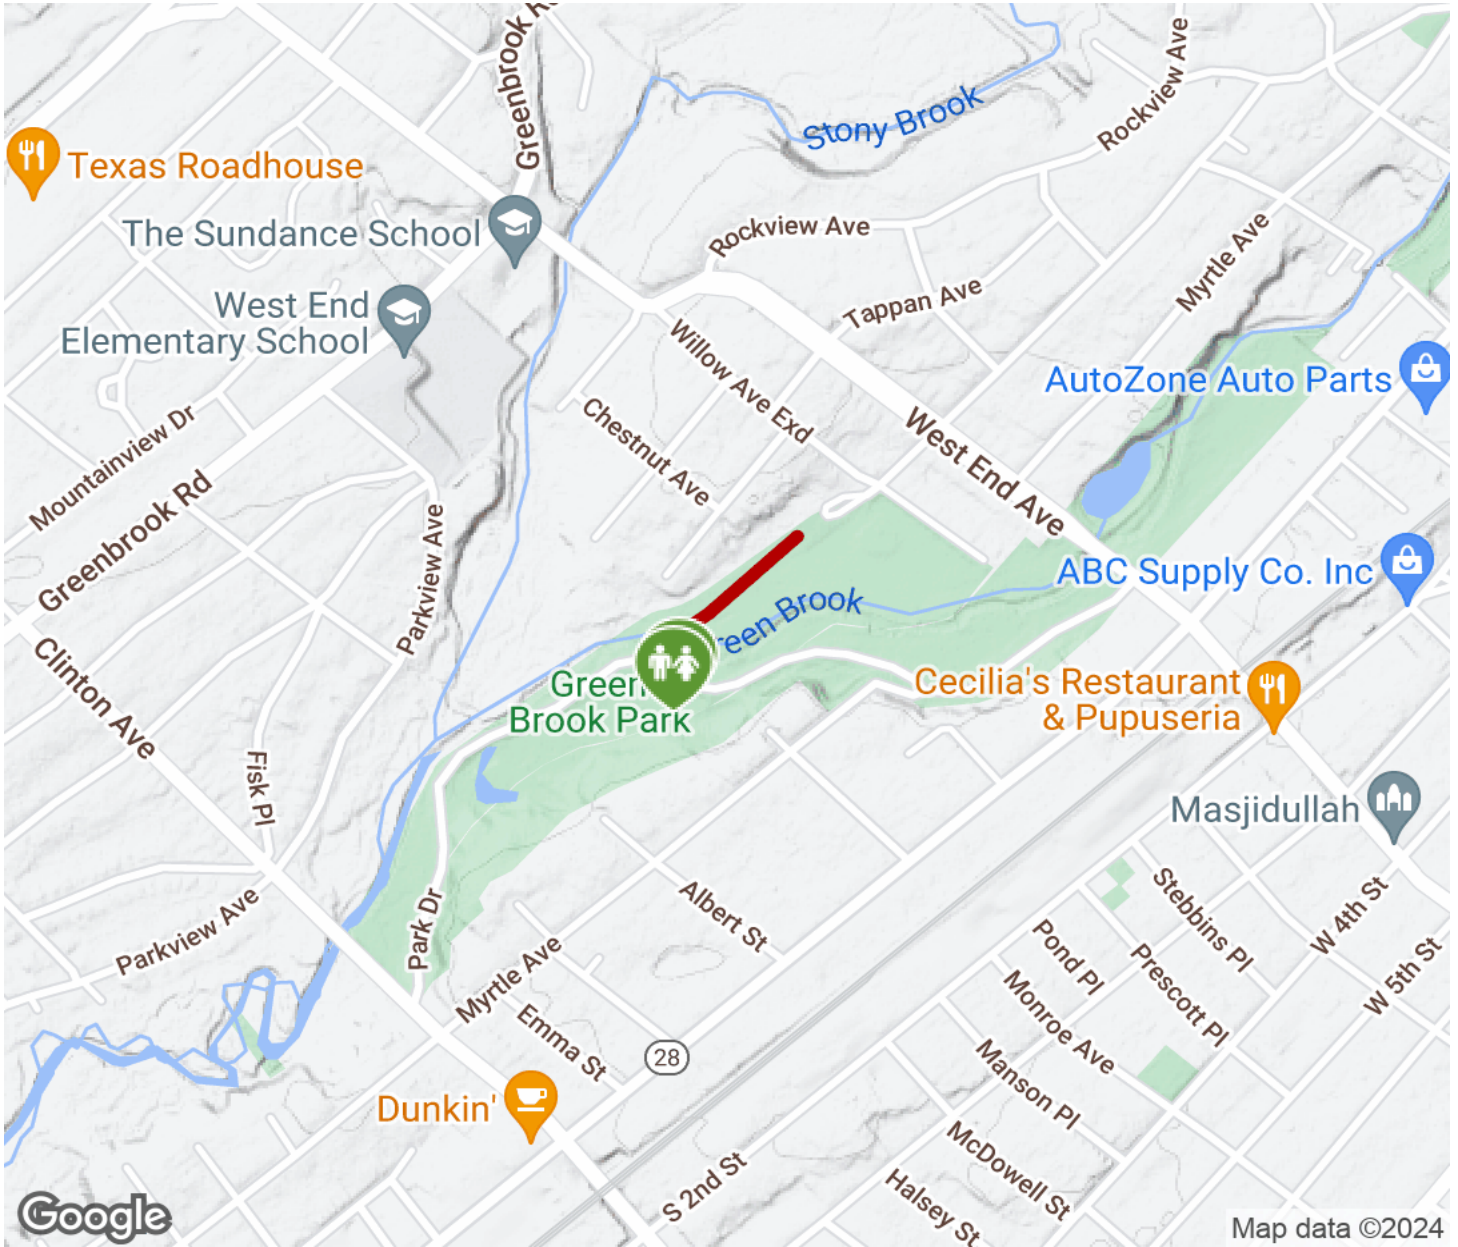

Green Brook Multi-Use Trail

New Jersey

Trailhead

Restroom

Parking

Water Fountain

Tunnel

TrailLink
by Rails-to-Trails Conservancy

TrailLink.com