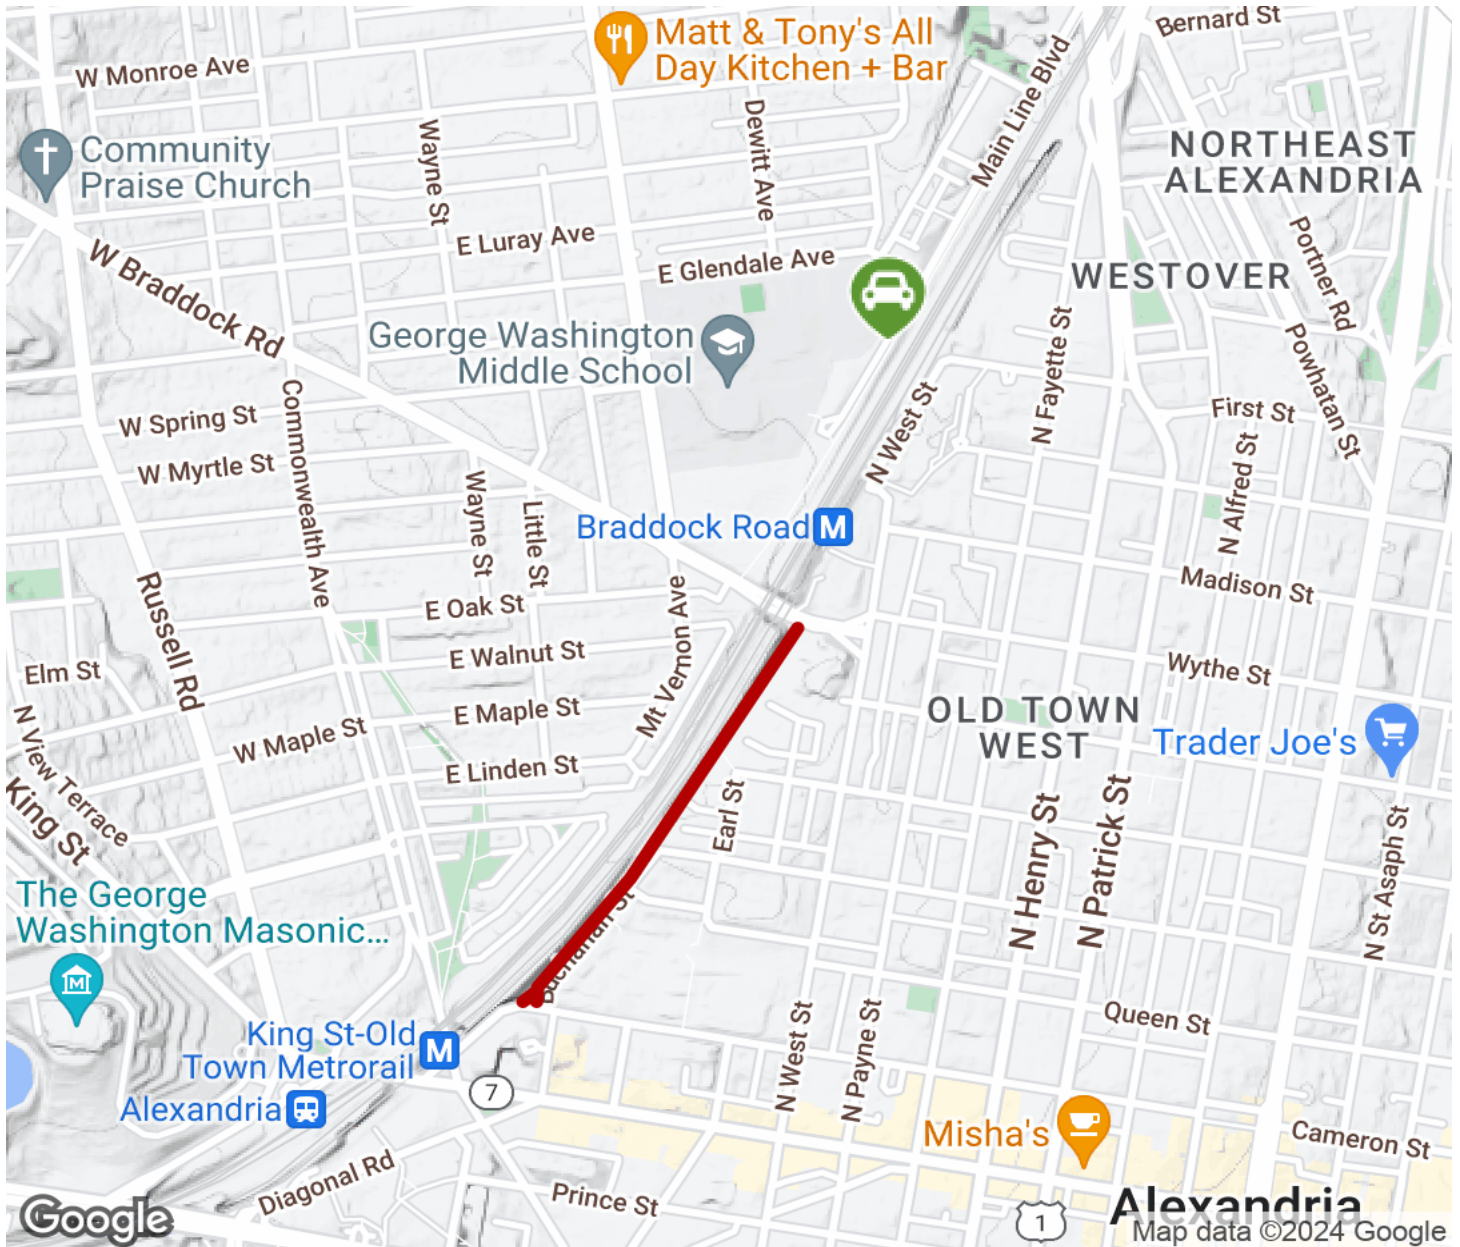

Metro Linear Park

Virginia

Trailhead

Restroom

Parking

Water Fountain

Tunnel

TrailLink
by Rails-to-Trails Conservancy

TrailLink.com