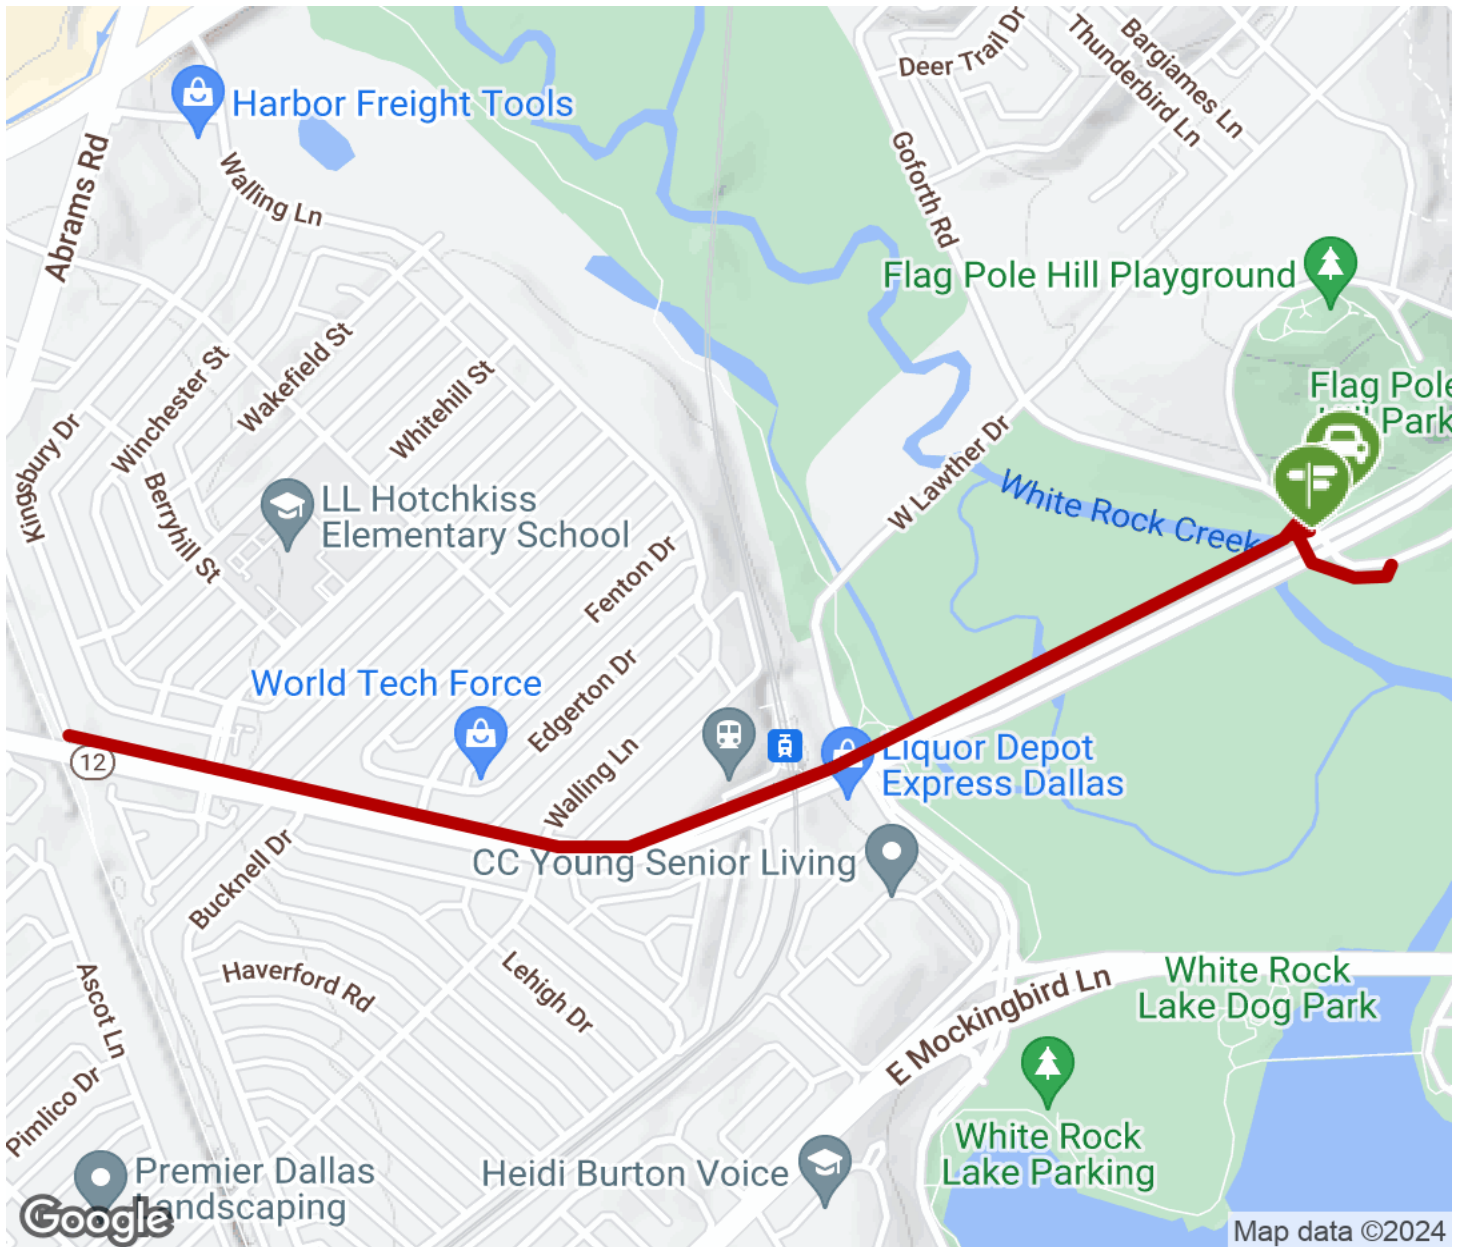

2024

TrailLink Unlimited

Guides

**Flag Pole Hill
Trail**
Texas

Flag Pole Hill Trail

Texas

This trail stretches about a mile, closing the gap between White Rock Creek Trail in the east, and the Sopac Trail in the west. It runs

This trail stretches about a mile, closing the gap between White Rock Creek Trail in the east, and the Sopac Trail in the west. It runs parallel to State Route 12, starting at Flag Pole Hill Park.

Flag Pole Hill Trail

Texas

States: Texas

Counties: Dallas

Length: 1.4miles

Trail end points: Flag Pole Hill Park to Kingsbury Drive, off SR 12

Trail surfaces: Asphalt, Concrete

Trail category: Greenway/Non-RT

Trail activities: Bike, Walking

Parking & Trail Access

Park at Flag Pole Hill Park, located at 8015 Doran Circle.

Flag Pole Hill Trail

Texas

Trailhead

Restroom

Parking

Water Fountain